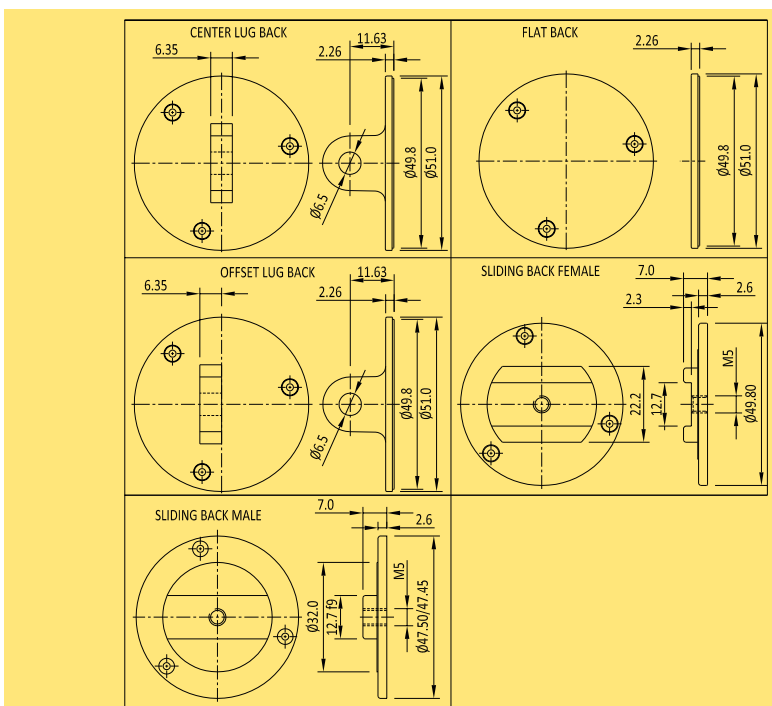

Dial Gauge-Accessories

DIAL GAUGE CONTACT POINTS

DIAL GAUGE CONTACT POINTS (AGD)

DIAL GAUGE BACK

LEVER TYPE DIAL GAUGE ACCESSORIES