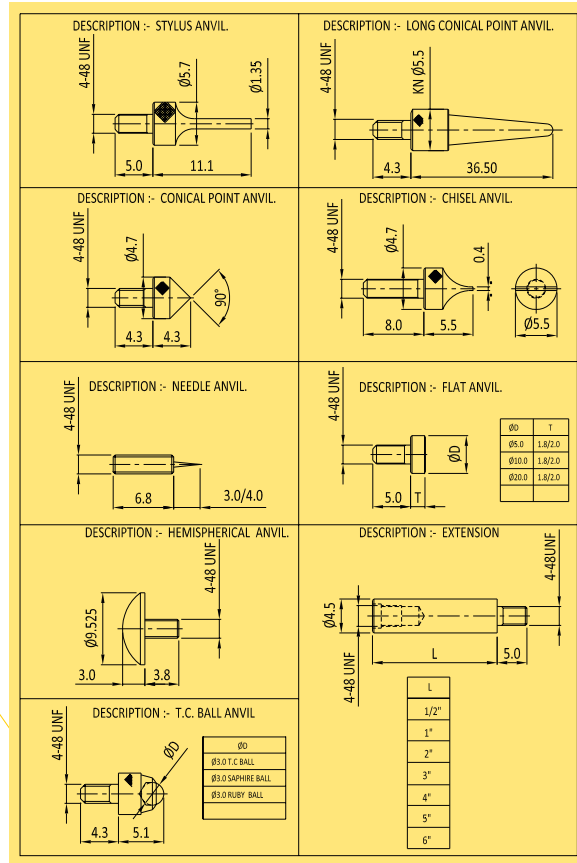

Dial Gauge-Accessories

DIAL GAUGE CONTACT POINTS

DIAL GAUGE CONTACT POINTS (AGD)

DIAL GAUGE BACK

LEVER TYPE DIAL GAUGE ACCESSORIES