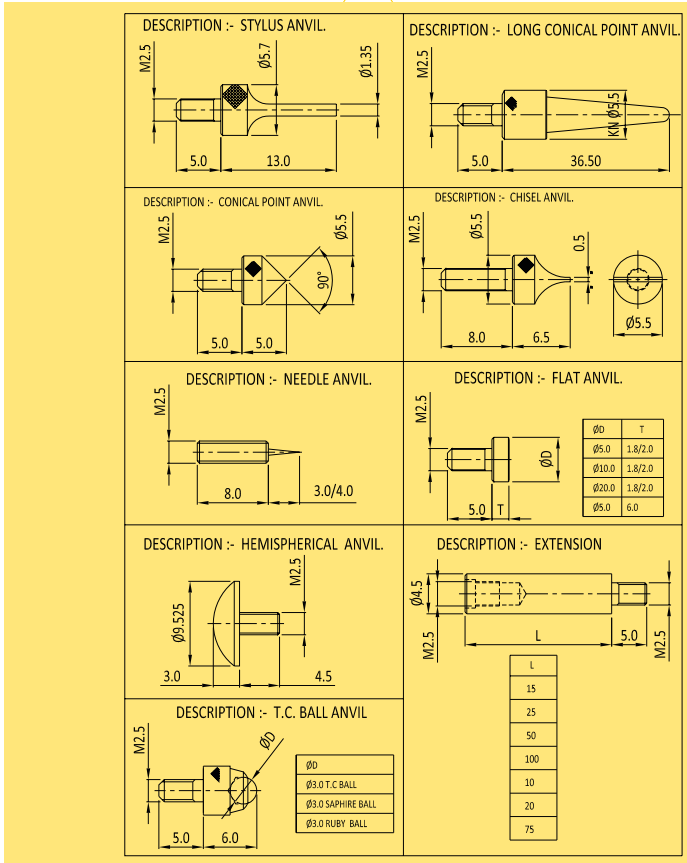

Dial Gauge-Accessories

DIAL GAUGE CONTACT POINTS

DIAL GAUGE CONTACT POINTS (AGD)

DIAL GAUGE BACK

LEVER TYPE DIAL GAUGE ACCESSORIES